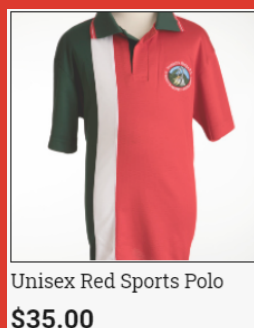

Boys Grey Shorts
$20.00

Unisex Everyday Long
Sleeve Polo
$40.00

Unisex Red Sports Polo
$35.00

This size guide should be used just as a guide.

Please be aware that the below measurements indicate the size of the child, not the garment.

FEMALE CHILDREN'S SIZED (CMS)

SIZE	4	6	8	10	12	14	16
A to fit waist	56	58	60	62	64	66	70
B to fit height	108	120	130	140	150	160	170
C to fit chest	60	64	68	74	80	86	90
D to fit Neck	30	32	34	36	37	39	41