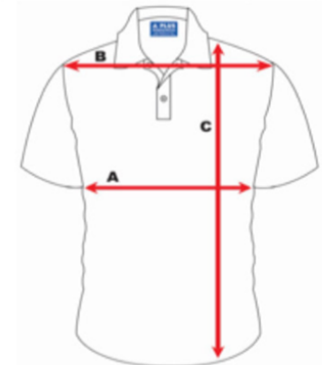

IRONBARK RIDGE P.S S/S and L/S Polo

	4	6	8	10	12	14	16
A Chest	74CM	78CM	82CM	86CM	90CM	94CM	98CM
B Shoulder Width	37CM	39CM	41CM	43CM	44.5CM	47CM	48.5CM
C Body Length	48CM	52CM	56CM	60CM	64CM	68CM	72CM