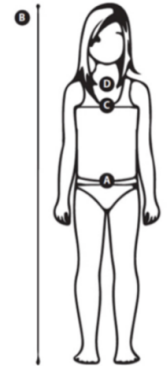

Ironbark Ridge Public School P&C Association Uniform Shop Girls Uniforms for 2021

For all your uniform needs go to

<https://ironbark-ridge-public-school-pc-association.square.site/>

This size guide should be used just as a guide.

Please be aware that the below measurements indicate the size of the child, not the garment.

FEMALE CHILDREN'S SIZED (CMS)

SIZE	4	6	8	10	12	14	16
A to fit waist	56	58	60	62	64	66	70
B to fit height	108	120	130	140	150	160	170
C to fit chest	60	64	68	74	80	86	90
D to fit Neck	30	32	34	36	37	39	41

	Sizes									
Position	4	6	8	10	12	14	16	18	20	
Waist	A	25	27	29	31	33	35	37	39	41
Waist Tureover	B	3.5	3.5	3.5	3.5	3.5	3.5	3.5	3.5	3.5
Side Length	C	38	39.5	41	42.5	44	45.5	47	48.5	50
Hip Width	D	34	35.5	37	38.5	40	41.5	43	44.5	46
Hem Width	F	52	53	54	55	56	57	58	59	60
Hem	G	5	5	5	5	5	5	5	5	5
Side Open Zip		18	18	18	18	18	18	18	18	18
Pocket Zip		15	15	15	15	15	15	15	15	15