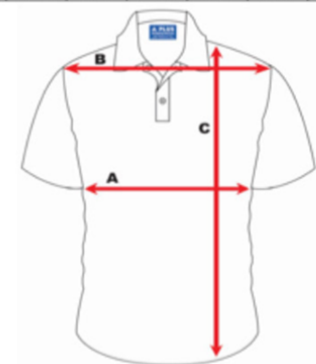

IRONBARK RIDGE P.S S/S and L/S Polo

	4	6	8	10	12	14	16
A Chest	74CM	78CM	82CM	86CM	90CM	94CM	98CM
B Shoulder Width	37CM	39CM	41CM	43CM	44.5CM	47CM	48.5CM
C Body Length	48CM	52CM	56CM	60CM	64CM	68CM	72CM

IRONBARK RIDGE P.S SHORTS

	C4	C6	C8	C10	C12	C14	C16
A Waist	48CM	48CM	52CM	52CM	56CM	56CM	60CM
B Length	34CM	35CM	37CM	41CM	42CM	46CM	47CM
C Crotch	24CM	26CM	28CM	30CM	32CM	33.5CM	35CM

School clothing sizes
4, 6, 8, 10, 12, 14, 16, 18

Socks (shoe size)
5 - 8 small
9 - 12 medium
2 - 8 large

Hat sizes
small 57cm
large 61cm

School Bag
one size for all

All enquiries contact us at uniforms@irpspc.com