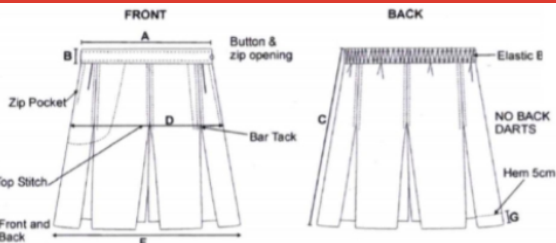

Unisex Sports Shorts
$25.00

Unisex Red Sports Polo
$35.00